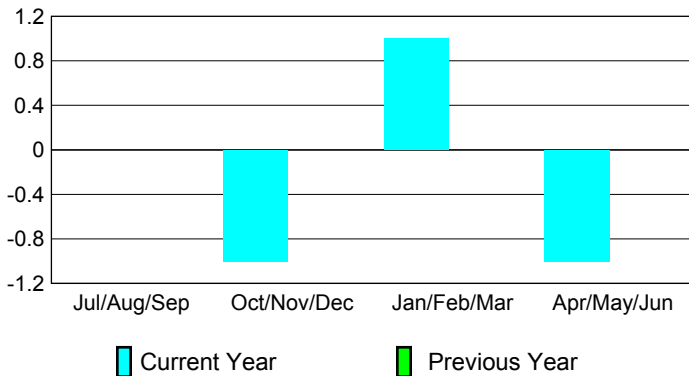

2008-2009 GMT Quarterly Report for District (or Undistricted) **District 101 S**

GMT: **JON BJARNI THORSTEINSSO**

Location: **SWEDEN**

GMT CA: **4**

CLUBS

Club Results 2008-2009

Clubs 2007-2008

Month	New Club Goal	Actual New Clubs	Actual Dropped Clubs	Gain/Loss of Clubs	Gain/Loss of Clubs
Jul/Aug/Sep	-1	0	0	0	0
Oct/Nov/Dec	0	0	-1	-1	0
Jan/Feb/Mar	0	0	1	1	0
Apr/May/June	1	0	-1	-1	0
Totals	0	0	-1	-1	0

Club Results 2008-2009

Goal, New, Dropped, Gain/Loss

Comparison of Club Gain/Loss

Current Year Compared to the Previous Year

YTD Status Quo Clubs 2008-2009

Status Quo Clubs Compared to Status Quo Members

MEMBERSHIP

Membership Results 2008-2009

Membership 2007-2008

Month	Net Memb Goal	Actual New Memb	Actual Dropped Memb	Gain/Loss of Memb	Gain/Loss of Memb
Jul/Aug/Sep	4	18	-28	-10	11
Oct/Nov/Dec	6	26	-27	-1	-23
Jan/Feb/Mar	5	38	-18	20	4
Apr/May/June	-2	28	-34	-6	-16
Totals	13	110	-107	3	-24

Membership Results 2008-2009

Goal, New, Dropped, Gain/Loss

Comparison of Membership Gain/Loss

Current Year Compared to the Previous Year

Gender Comparison 2008-2009

Male

Female