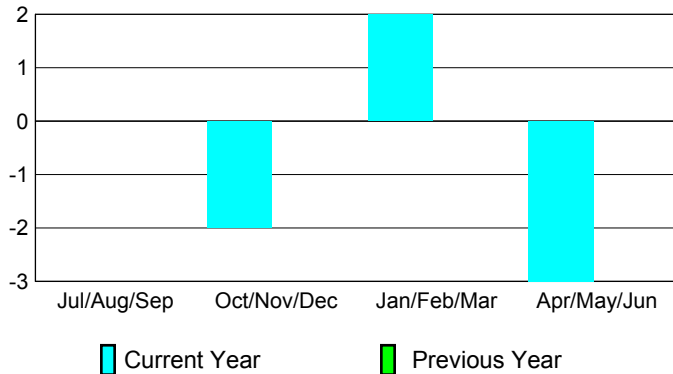

2008-2009 GMT Quarterly Report for District (or Undistricted) **District 104 C**

GMT: **JON BJARNI THORSTEINSSO**

Location: **NORWAY**

GMT CA: **4**

CLUBS

Club Results 2008-2009

Clubs 2007-2008

Month	New Club Goal	Actual New Clubs	Actual Dropped Clubs	Gain/Loss of Clubs	Gain/Loss of Clubs
Jul/Aug/Sep	-2	0	0	0	0
Oct/Nov/Dec	0	0	-2	-2	0
Jan/Feb/Mar	1	0	2	2	0
Apr/May/June	0	0	-3	-3	0
Totals	-1	0	-3	-3	0

Club Results 2008-2009

Goal, New, Dropped, Gain/Loss

Comparison of Club Gain/Loss

Current Year Compared to the Previous Year

YTD Status Quo Clubs 2008-2009

Status Quo Clubs Compared to Status Quo Members

MEMBERSHIP

Membership Results 2008-2009

Membership 2007-2008

Month	Net Memb Goal	Actual New Memb	Actual Dropped Memb	Gain/Loss of Memb	Gain/Loss of Memb
Jul/Aug/Sep	-28	17	-41	-24	-11
Oct/Nov/Dec	-3	19	-24	-5	-1
Jan/Feb/Mar	26	33	-37	-4	-8
Apr/May/June	25	25	-22	3	-23
Totals	20	94	-124	-30	-43

Membership Results 2008-2009

Goal, New, Dropped, Gain/Loss

Comparison of Membership Gain/Loss

Current Year Compared to the Previous Year

Gender Comparison 2008-2009

Jul/Aug/Sep

Oct/Nov/Dec

Jan/Feb/Mar

Apr/May/June

Male

Female