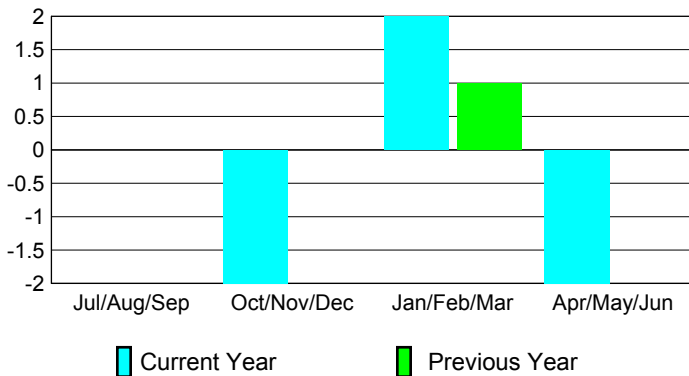

2008-2009 GMT Quarterly Report for District (or Undistricted) **District 106 C**

GMT: **JON BJARNI THORSTEINSSO**

Location: **DENMARK**

GMT CA: **4**

CLUBS

Club Results 2008-2009

Clubs 2007-2008

Month	New Club Goal	Actual New Clubs	Actual Dropped Clubs	Gain/Loss of Clubs	Gain/Loss of Clubs
Jul/Aug/Sep	0	0	0	0	0
Oct/Nov/Dec	0	0	-2	-2	0
Jan/Feb/Mar	0	0	2	2	1
Apr/May/Jun	1	0	-2	-2	0
Totals	1	0	-2	-2	1

Club Results 2008-2009

Goal, New, Dropped, Gain/Loss

Comparison of Club Gain/Loss

Current Year Compared to the Previous Year

YTD Status Quo Clubs 2008-2009

Status Quo Clubs Compared to Status Quo Members

MEMBERSHIP

Membership Results 2008-2009

Membership 2007-2008

Month	Net Memb Goal	Actual New Memb	Actual Dropped Memb	Gain/Loss of Memb	Gain/Loss of Memb
Jul/Aug/Sep	0	27	-34	-7	-16
Oct/Nov/Dec	10	32	-44	-12	-47
Jan/Feb/Mar	10	48	-43	5	8
Apr/May/Jun	20	38	-58	-20	-7
Totals	40	145	-179	-34	-62

Membership Results 2008-2009

Goal, New, Dropped, Gain/Loss

Comparison of Membership Gain/Loss

Current Year Compared to the Previous Year

Gender Comparison 2008-2009

Jul/Aug/Sep

Oct/Nov/Dec

Jan/Feb/Mar

Apr/May/Jun

Male

Female