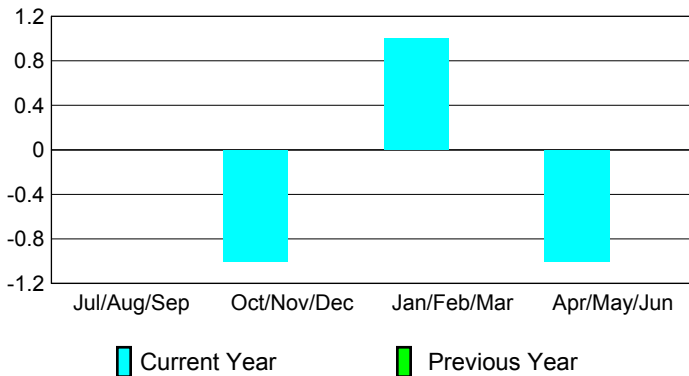

2008-2009 GMT Quarterly Report for District (or Undistricted) **District 101SM**

GMT: **JON BJARNI THORSTEINSSO**

Location: **SWEDEN**

GMT CA: **4**

CLUBS

Club Results
2008-2009

Clubs
2007-2008

Month	New Club Goal	Actual New Clubs	Actual Dropped Clubs	Gain/Loss of Clubs	Gain/Loss of Clubs
Jul/Aug/Sep	0	0	0	0	0
Oct/Nov/Dec	0	0	-1	-1	0
Jan/Feb/Mar	0	0	1	1	0
Apr/May/June	0	0	-1	-1	0
Totals	0	0	-1	-1	0

Club Results 2008-2009

Goal, New, Dropped, Gain/Loss

Comparison of Club Gain/Loss

Current Year Compared to the Previous Year

YTD Status Quo Clubs 2008-2009

Status Quo Clubs Compared to Status Quo Members

MEMBERSHIP

Membership Results
2008-2009

Membership
2007-2008

Month	Net Memb Goal	Actual New Memb	Actual Dropped Memb	Gain/Loss of Memb	Gain/Loss of Memb
Jul/Aug/Sep	10	18	-20	-2	-6
Oct/Nov/Dec	5	20	-19	1	0
Jan/Feb/Mar	5	27	-22	5	-3
Apr/May/June	10	22	-35	-13	-7
Totals	30	87	-96	-9	-16

Membership Results 2008-2009

Goal, New, Dropped, Gain/Loss

Comparison of Membership Gain/Loss

Current Year Compared to the Previous Year

Gender Comparison 2008-2009

Jul/Aug/Sep

Oct/Nov/Dec

Jan/Feb/Mar

Apr/May/June

Male

Female