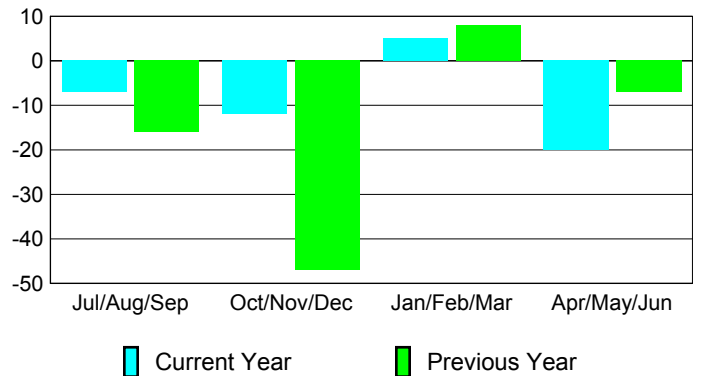

Gender Comparison 2008-2009

Jul/Aug/Sep

Oct/Nov/Dec

Jan/Feb/Mar

Apr/May/Jun

Male

Female