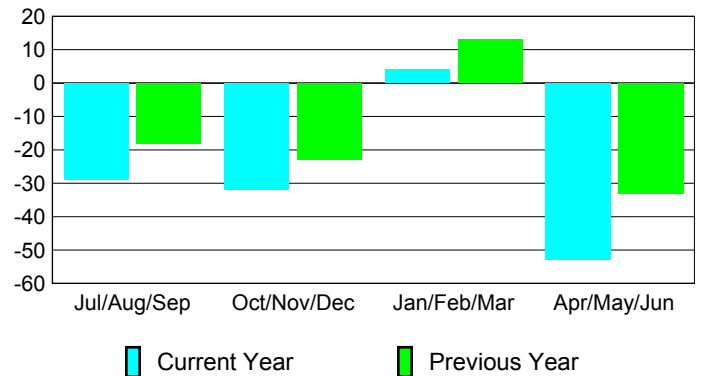

Gender Comparison 2008-2009

Jul/Aug/Sep

Oct/Nov/Dec

Jan/Feb/Mar

Apr/May/Jun

Male

Female