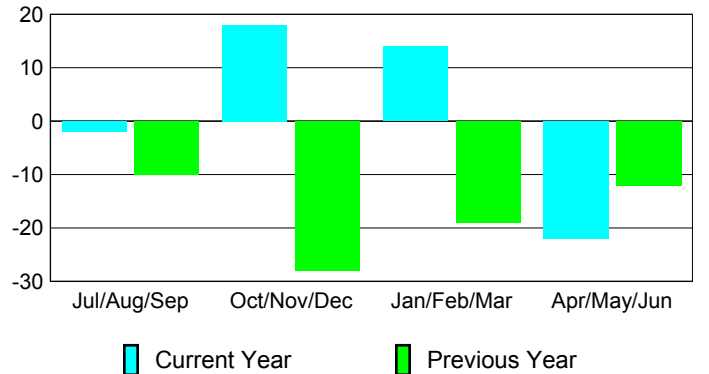

Gender Comparison 2008-2009

Jul/Aug/Sep

Oct/Nov/Dec

Jan/Feb/Mar

Apr/May/June

Male

Female