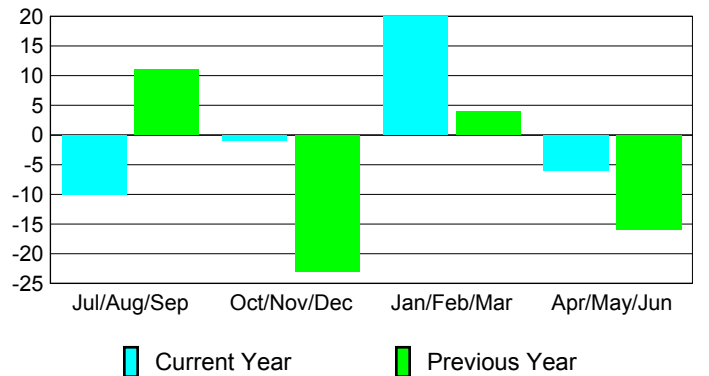

Gender Comparison 2008-2009

Male

Female