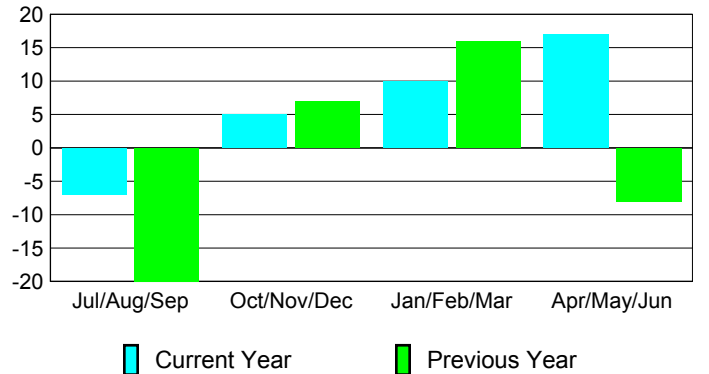

Gender Comparison 2008-2009

Jul/Aug/Sep

Oct/Nov/Dec

Jan/Feb/Mar

Apr/May/June

Male

Female