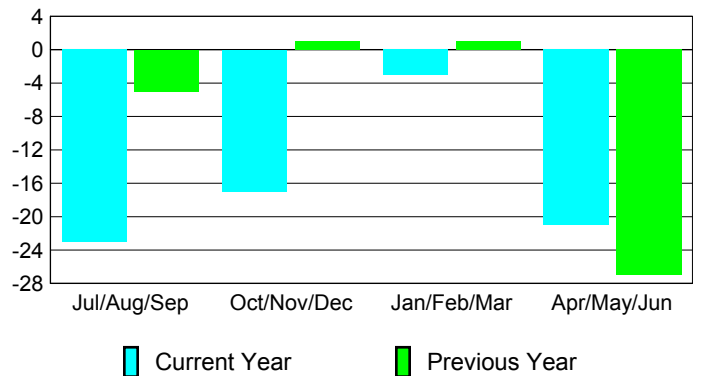

Gender Comparison 2008-2009

Jul/Aug/Sep

Oct/Nov/Dec

Jan/Feb/Mar

Apr/May/June

Male

Female