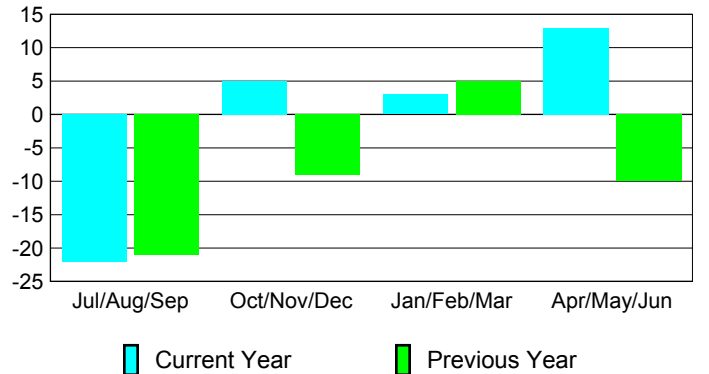

Comparison of Membership Gain/Loss

Current Year Compared to the Previous Year