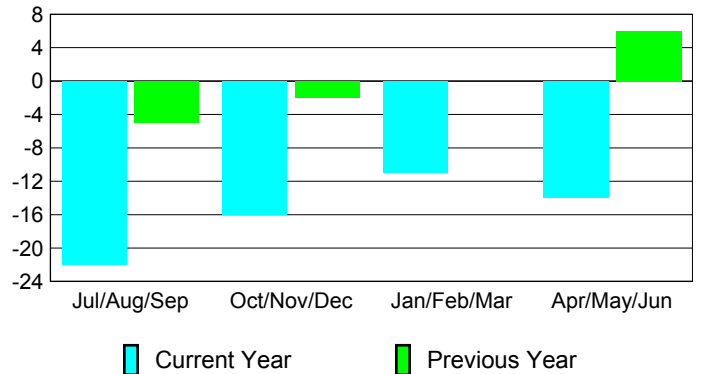

Gender Comparison 2008-2009

Jul/Aug/Sep

Oct/Nov/Dec

Jan/Feb/Mar

Apr/May/June

Male

Female