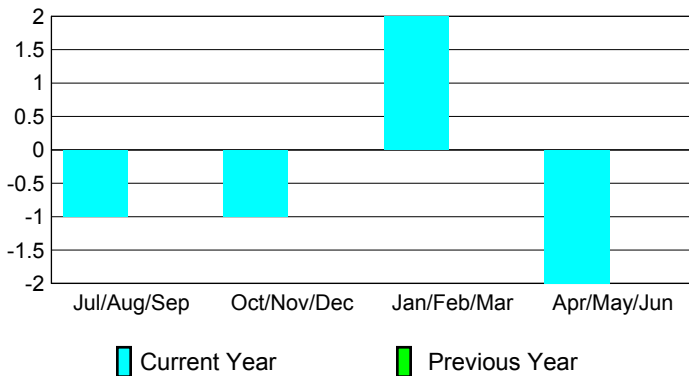

2008-2009 GMT Quarterly Report for District (or Undistricted) **District 104 A**

GMT: **JON BJARNI THORSTEINSSO**

Location: **NORWAY**

GMT CA: **4**

CLUBS

Club Results 2008-2009

Clubs 2007-2008

Month	New Club Goal	Actual New Clubs	Actual Dropped Clubs	Gain/Loss of Clubs	Gain/Loss of Clubs
Jul/Aug/Sep	0	0	-1	-1	0
Oct/Nov/Dec	0	0	-1	-1	0
Jan/Feb/Mar	0	0	2	2	0
Apr/May/June	1	0	-2	-2	0
Totals	1	0	-2	-2	0

Club Results 2008-2009

Goal, New, Dropped, Gain/Loss

Comparison of Club Gain/Loss

Current Year Compared to the Previous Year

YTD Status Quo Clubs 2008-2009

Status Quo Clubs Compared to Status Quo Members

MEMBERSHIP

Membership Results 2008-2009

Membership 2007-2008

Month	Net Memb Goal	Actual New Memb	Actual Dropped Memb	Gain/Loss of Memb	Gain/Loss of Memb
Jul/Aug/Sep	0	16	-39	-23	-5
Oct/Nov/Dec	10	10	-27	-17	1
Jan/Feb/Mar	10	25	-28	-3	1
Apr/May/June	9	14	-35	-21	-27
Totals	29	65	-129	-64	-30

Membership Results 2008-2009

Goal, New, Dropped, Gain/Loss

Comparison of Membership Gain/Loss

Current Year Compared to the Previous Year

Gender Comparison 2008-2009

Jul/Aug/Sep

Oct/Nov/Dec

Jan/Feb/Mar

Apr/May/June

Male

Female