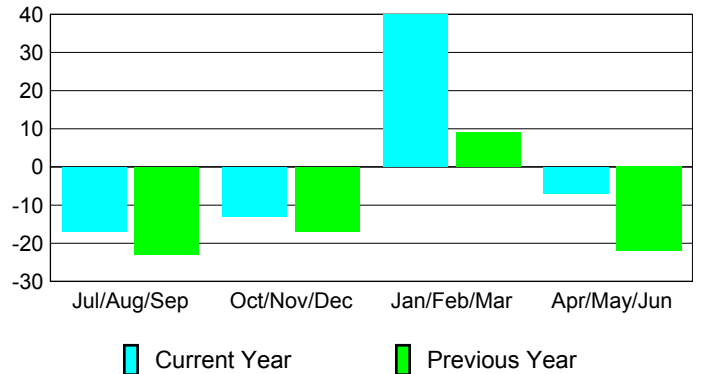

Gender Comparison 2008-2009

Jul/Aug/Sep

Oct/Nov/Dec

Jan/Feb/Mar

Apr/May/June

Male

Female