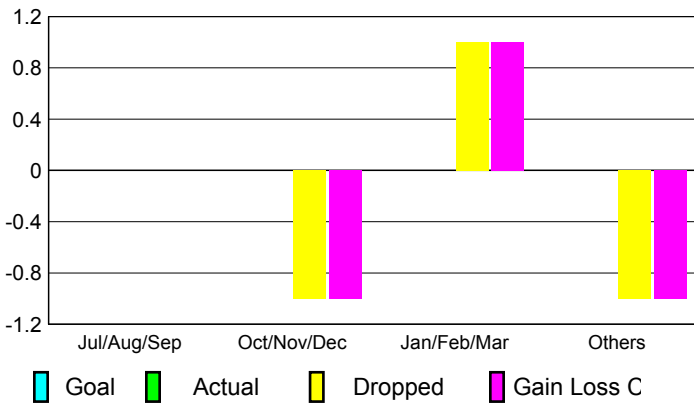

2008-2009 GMT Quarterly Report for District (or Undistricted) **District 101SM**

GMT: **JON BJARNI THORSTEINSSO**

Location: **SWEDEN**

GMT CA: **4**

CLUBS

Club Results
2008-2009

Clubs
2007-2008

Month	New Club Goal	Actual New Clubs	Actual Dropped Clubs	Gain/Loss of Clubs	Gain/Loss of Clubs
Jul/Aug/Sep	0	0	0	0	0
Oct/Nov/Dec	0	0	-1	-1	0
Jan/Feb/Mar	0	0	1	1	0
Apr/May/June	0	0	-1	-1	0
Totals	0	0	-1	-1	0

Club Results 2008-2009

Goal, New, Dropped, Gain/Loss

Comparison of Club Gain/Loss

Current Year Compared to the Previous Year