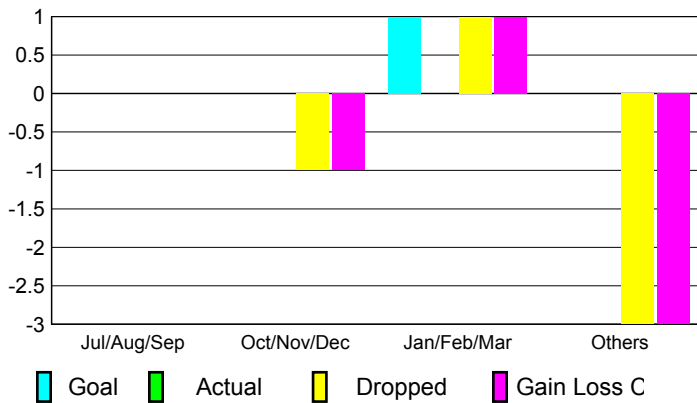

2008-2009 GMT Quarterly Report for District (or Undistricted) **District 101VG**

GMT: **JON BJARNI THORSTEINSSO**

Location: **SWEDEN**

GMT CA: **4**

CLUBS

Club Results 2008-2009

Clubs 2007-2008

Month	New Club Goal	Actual New Clubs	Actual Dropped Clubs	Gain/Loss of Clubs	Gain/Loss of Clubs
Jul/Aug/Sep	0	0	0	0	0
Oct/Nov/Dec	0	0	-1	-1	0
Jan/Feb/Mar	1	0	1	1	0
Apr/May/Jun	0	0	-3	-3	0
Totals	1	0	-3	-3	0

Club Results 2008-2009

Goal, New, Dropped, Gain/Loss

Comparison of Club Gain/Loss

Current Year Compared to the Previous Year