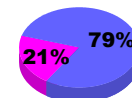

Gender Comparison 2008-2009

Jul/Aug/Sep