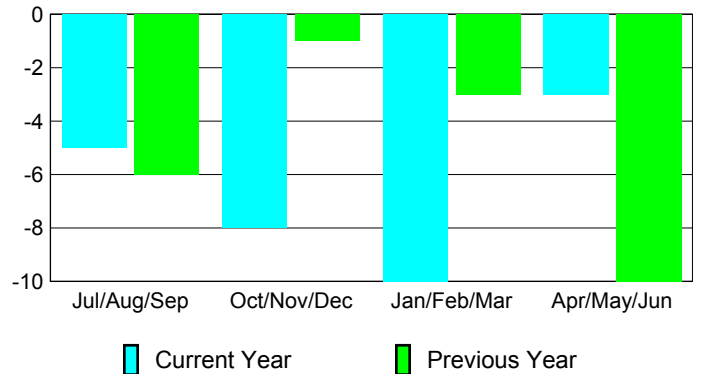

Gender Comparison 2008-2009

Jul/Aug/Sep

Oct/Nov/Dec

Jan/Feb/Mar

Apr/May/June

Male

Female