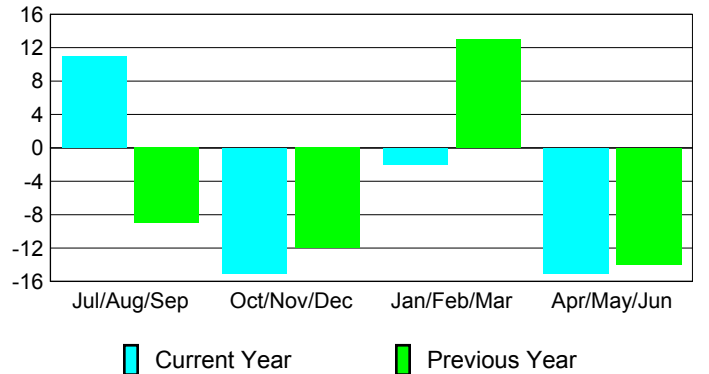

Comparison of Membership Gain/Loss

Current Year Compared to the Previous Year