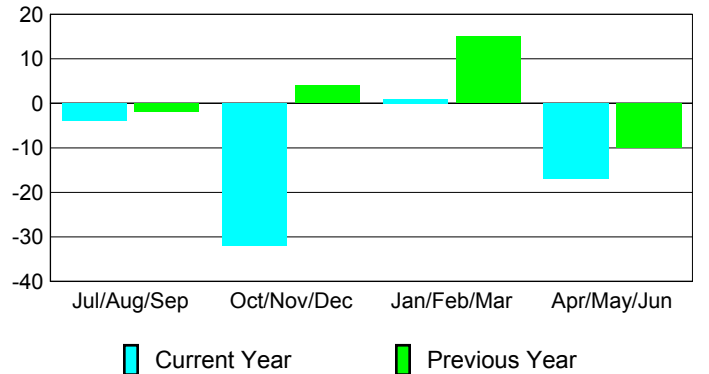

Gender Comparison 2008-2009

Jul/Aug/Sep

Oct/Nov/Dec

Jan/Feb/Mar

Apr/May/June

Male

Female