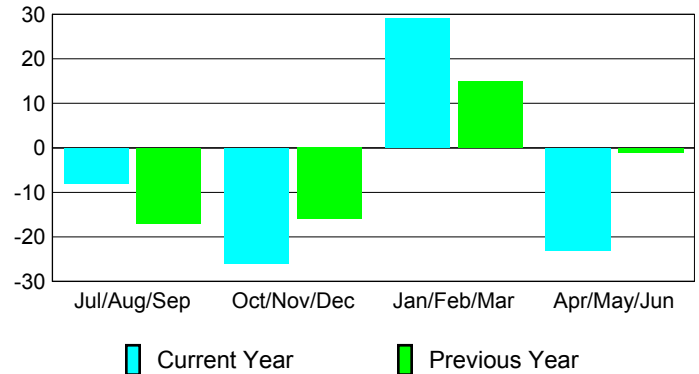

Comparison of Membership Gain/Loss

Current Year Compared to the Previous Year