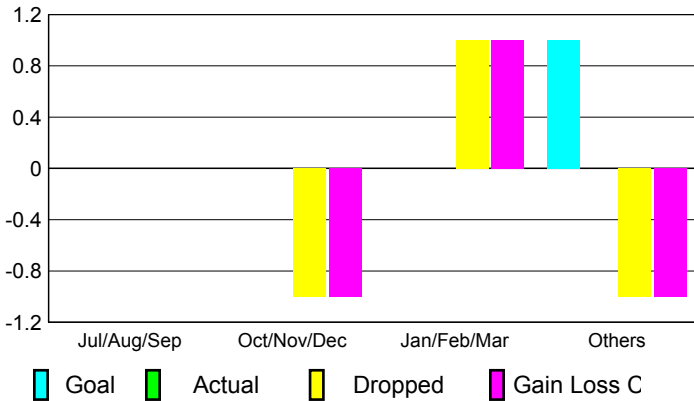

2008-2009 GMT Quarterly Report for District (or Undistricted) **District 101 P**

GMT: **JON BJARNI THORSTEINSSO**

Location: **SWEDEN**

GMT CA: **4**

CLUBS

Club Results 2008-2009

Clubs 2007-2008

Month	New Club Goal	Actual New Clubs	Actual Dropped Clubs	Gain/Loss of Clubs	Gain/Loss of Clubs
Jul/Aug/Sep	0	0	0	0	0
Oct/Nov/Dec	0	0	-1	-1	0
Jan/Feb/Mar	0	0	1	1	0
Apr/May/June	1	0	-1	-1	0
Totals	1	0	-1	-1	0

Club Results 2008-2009

Goal, New, Dropped, Gain/Loss

Comparison of Club Gain/Loss

Current Year Compared to the Previous Year