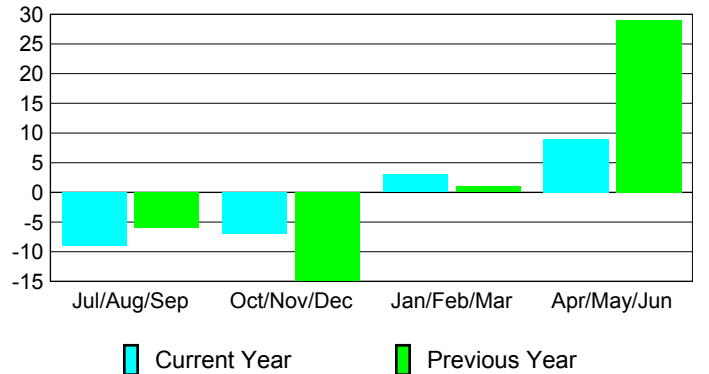

Gender Comparison 2008-2009

Male

Female