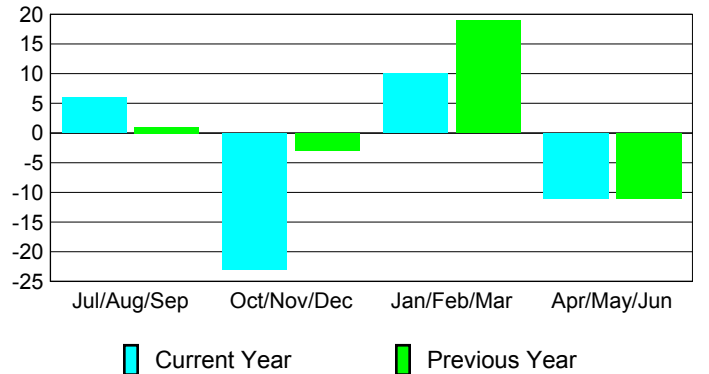

Gender Comparison 2008-2009

Jul/Aug/Sep

Oct/Nov/Dec

Jan/Feb/Mar

Apr/May/June

Male

Female