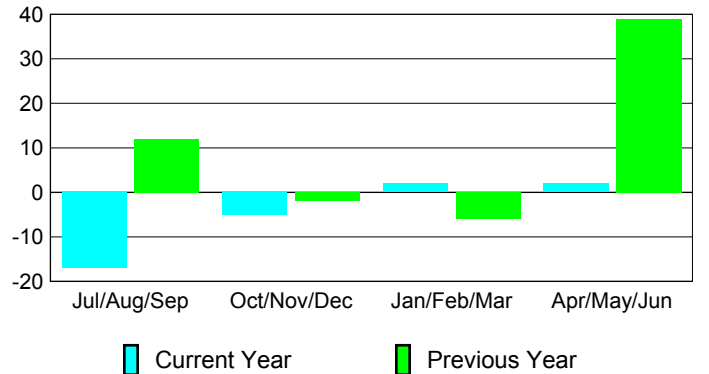

Gender Comparison 2008-2009

Jul/Aug/Sep

Oct/Nov/Dec

Jan/Feb/Mar

Apr/May/June

Male

Female