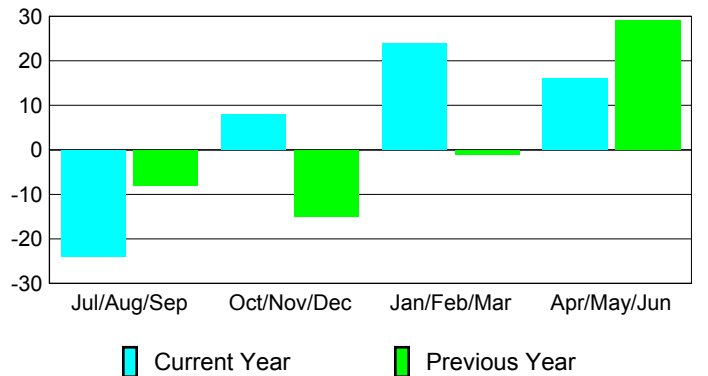

Gender Comparison 2008-2009

Jul/Aug/Sep

Oct/Nov/Dec

Jan/Feb/Mar

Apr/May/June

Male

Female