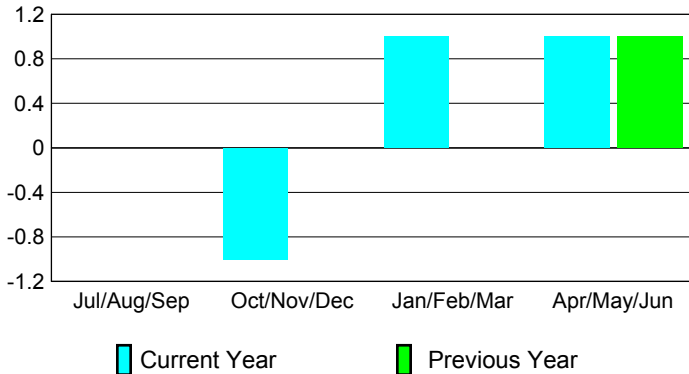

### YTD Status Quo Clubs 2008-2009

Status Quo Clubs Compared to Status Quo Members