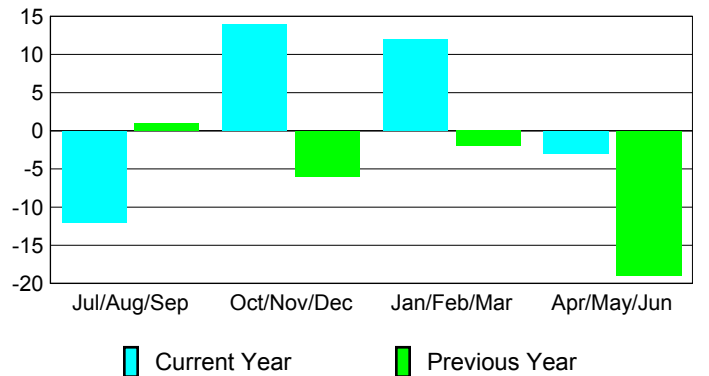

Gender Comparison 2008-2009

Jul/Aug/Sep

Oct/Nov/Dec

Jan/Feb/Mar

Apr/May/June

Male

Female