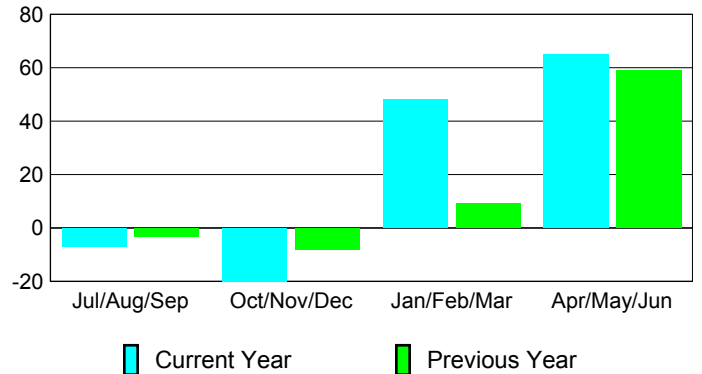

Gender Comparison 2008-2009

Jul/Aug/Sep

Oct/Nov/Dec

Jan/Feb/Mar

Apr/May/June

Male

Female