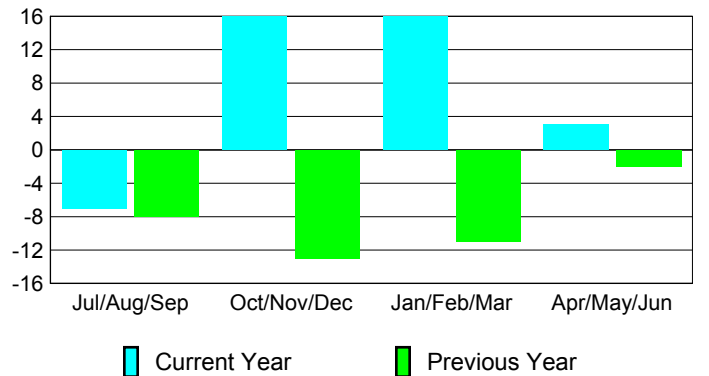

Gender Comparison 2008-2009

Jul/Aug/Sep

Oct/Nov/Dec

Jan/Feb/Mar

Apr/May/June

Male

Female