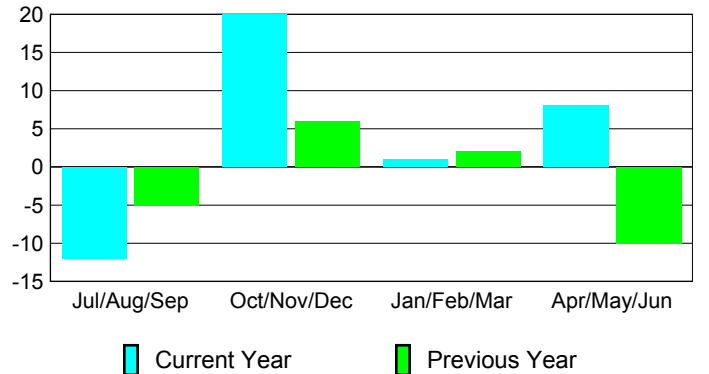

Gender Comparison 2008-2009

Jul/Aug/Sep

Oct/Nov/Dec

Jan/Feb/Mar

Apr/May/June

Male

Female