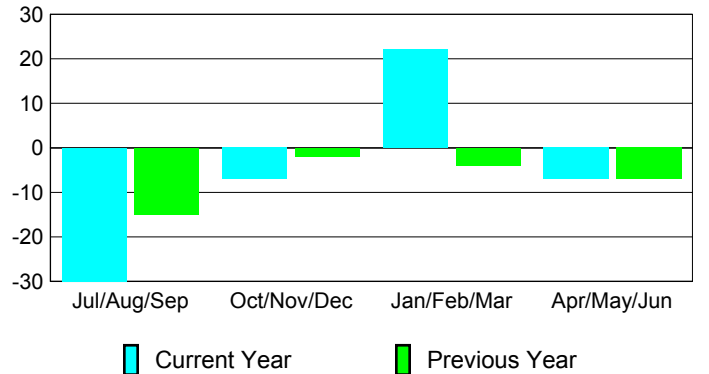

Gender Comparison 2008-2009

Jul/Aug/Sep

Oct/Nov/Dec

Jan/Feb/Mar

Apr/May/June

Male

Female