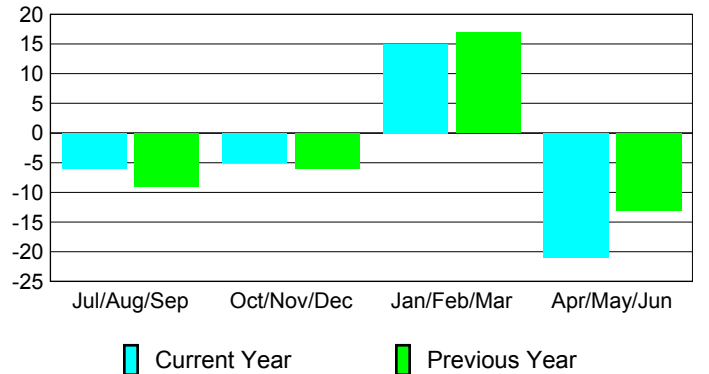

Gender Comparison 2008-2009

Jul/Aug/Sep

Oct/Nov/Dec

Jan/Feb/Mar

Apr/May/June

Male

Female