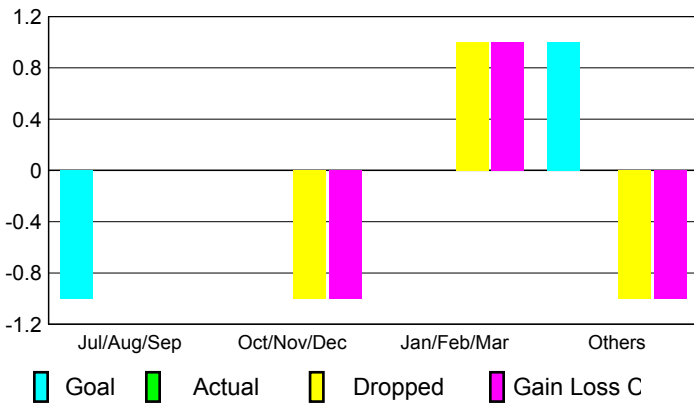

2008-2009 GMT Quarterly Report for District (or Undistricted) **District 101 S**

GMT: **JON BJARNI THORSTEINSSO**

Location: **SWEDEN**

GMT CA: **4**

CLUBS

Club Results 2008-2009

Clubs 2007-2008

Month	New Club Goal	Actual New Clubs	Actual Dropped Clubs	Gain/Loss of Clubs	Gain/Loss of Clubs
Jul/Aug/Sep	-1	0	0	0	0
Oct/Nov/Dec	0	0	-1	-1	0
Jan/Feb/Mar	0	0	1	1	0
Apr/May/June	1	0	-1	-1	0
Totals	0	0	-1	-1	0

Club Results 2008-2009

Goal, New, Dropped, Gain/Loss

Comparison of Club Gain/Loss

Current Year Compared to the Previous Year