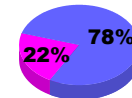

Jan/Feb/Mar