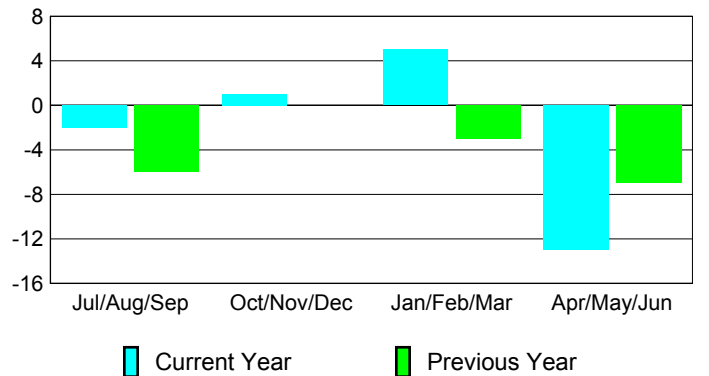

Gender Comparison 2008-2009

Jul/Aug/Sep

Oct/Nov/Dec

Jan/Feb/Mar

Apr/May/June

Male

Female