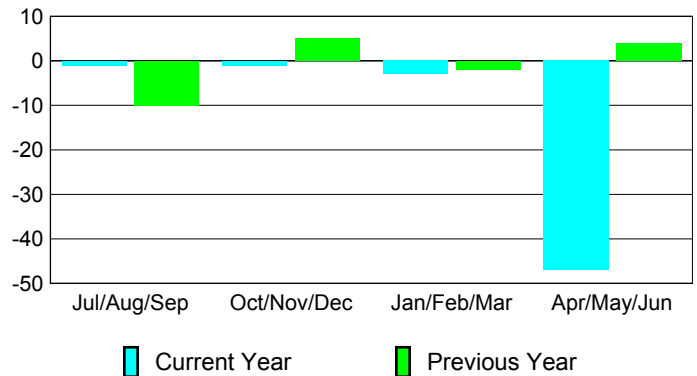

Gender Comparison 2008-2009

Male

Female