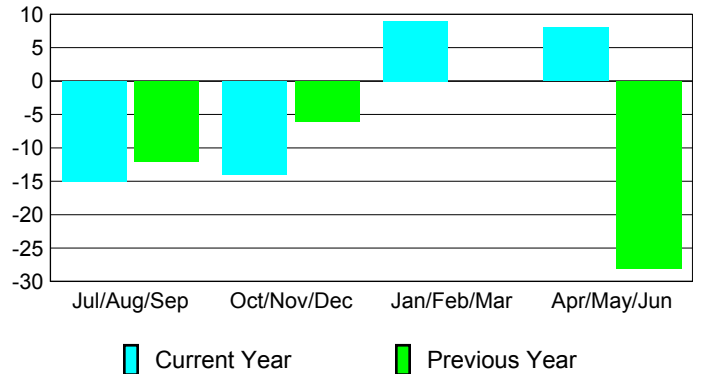

Gender Comparison 2008-2009

Jul/Aug/Sep

Oct/Nov/Dec

Jan/Feb/Mar

Apr/May/June

Male

Female