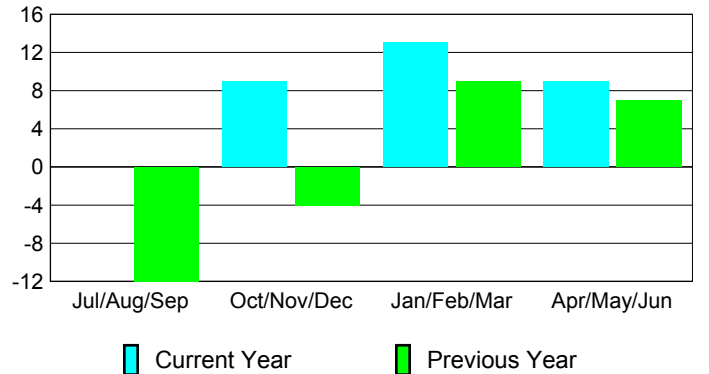

Gender Comparison 2008-2009

Jul/Aug/Sep

Oct/Nov/Dec

Jan/Feb/Mar

Apr/May/June

Male

Female