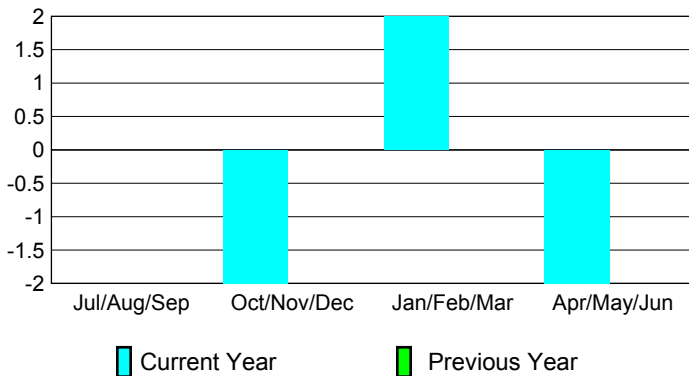

2008-2009 GMT Quarterly Report for District (or Undistricted) **District 101 A**

GMT: **JON BJARNI THORSTEINSSO**

Location: **SWEDEN**

GMT CA: **4**

CLUBS

Club Results 2008-2009

Clubs 2007-2008

Month	New Club Goal	Actual New Clubs	Actual Dropped Clubs	Gain/Loss of Clubs	Gain/Loss of Clubs
Jul/Aug/Sep	-2	0	0	0	0
Oct/Nov/Dec	0	0	-2	-2	0
Jan/Feb/Mar	2	0	2	2	0
Apr/May/June	0	0	-2	-2	0
Totals	0	0	-2	-2	0

Club Results 2008-2009

Goal, New, Dropped, Gain/Loss

Comparison of Club Gain/Loss

Current Year Compared to the Previous Year

YTD Status Quo Clubs 2008-2009

Status Quo Clubs Compared to Status Quo Members

MEMBERSHIP

Membership Results 2008-2009

Membership 2007-2008

Month	Net Memb Goal	Actual New Memb	Actual Dropped Memb	Gain/Loss of Memb	Gain/Loss of Memb
Jul/Aug/Sep	-20	16	-39	-23	-20
Oct/Nov/Dec	7	15	-45	-30	-5
Jan/Feb/Mar	9	43	-20	23	9
Apr/May/June	4	31	-63	-32	-35
Totals	0	105	-167	-62	-51

Membership Results 2008-2009

Goal, New, Dropped, Gain/Loss

Comparison of Membership Gain/Loss

Current Year Compared to the Previous Year

Gender Comparison 2008-2009

Male

Female