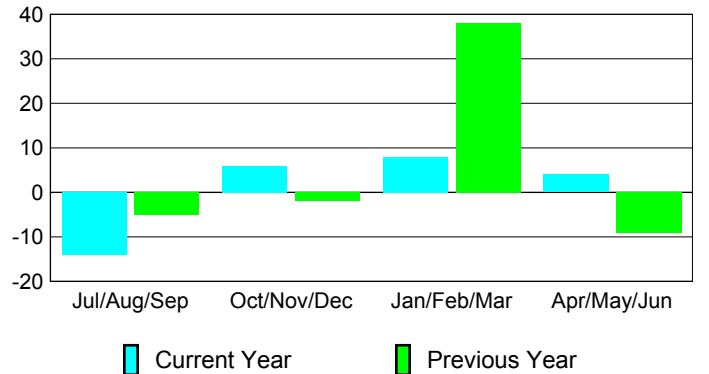

Gender Comparison 2008-2009

Jul/Aug/Sep

Oct/Nov/Dec

Jan/Feb/Mar

Apr/May/June

Male

Female