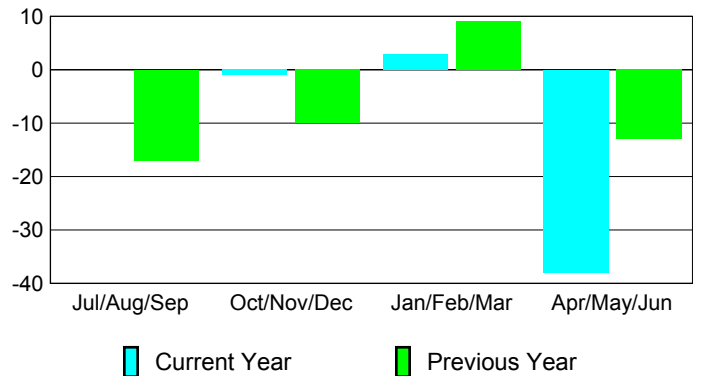

Gender Comparison 2008-2009

Jul/Aug/Sep

Oct/Nov/Dec

Jan/Feb/Mar

Apr/May/June

Male

Female