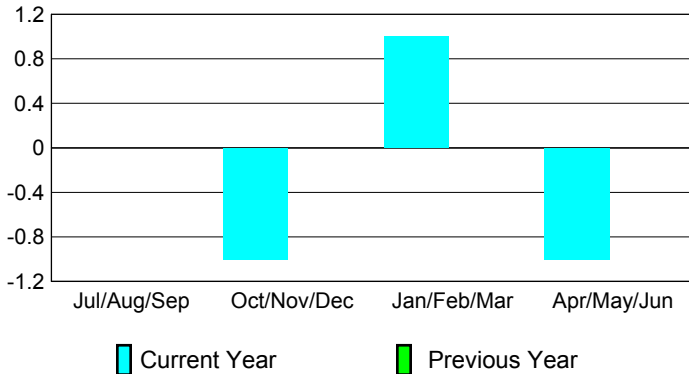

2008-2009 GMT Quarterly Report for District (or Undistricted) **District 101 P**

GMT: **JON BJARNI THORSTEINSSO**

Location: **SWEDEN**

GMT CA: **4**

CLUBS

Club Results 2008-2009

Clubs 2007-2008

Month	New Club Goal	Actual New Clubs	Actual Dropped Clubs	Gain/Loss of Clubs	Gain/Loss of Clubs
Jul/Aug/Sep	0	0	0	0	0
Oct/Nov/Dec	0	0	-1	-1	0
Jan/Feb/Mar	0	0	1	1	0
Apr/May/June	1	0	-1	-1	0
Totals	1	0	-1	-1	0

Club Results 2008-2009

Goal, New, Dropped, Gain/Loss

Comparison of Club Gain/Loss

Current Year Compared to the Previous Year

YTD Status Quo Clubs 2008-2009

Status Quo Clubs Compared to Status Quo Members

MEMBERSHIP

Membership Results 2008-2009

Membership 2007-2008

Month	Net Memb Goal	Actual New Memb	Actual Dropped Memb	Gain/Loss of Memb	Gain/Loss of Memb
Jul/Aug/Sep	-10	6	-21	-15	-12
Oct/Nov/Dec	-7	15	-29	-14	-6
Jan/Feb/Mar	-3	21	-12	9	0
Apr/May/June	20	22	-14	8	-28
Totals	0	64	-76	-12	-46

Membership Results 2008-2009

Goal, New, Dropped, Gain/Loss

Comparison of Membership Gain/Loss

Current Year Compared to the Previous Year

Gender Comparison 2008-2009

Jul/Aug/Sep

Oct/Nov/Dec

Jan/Feb/Mar

Apr/May/June

Male

Female