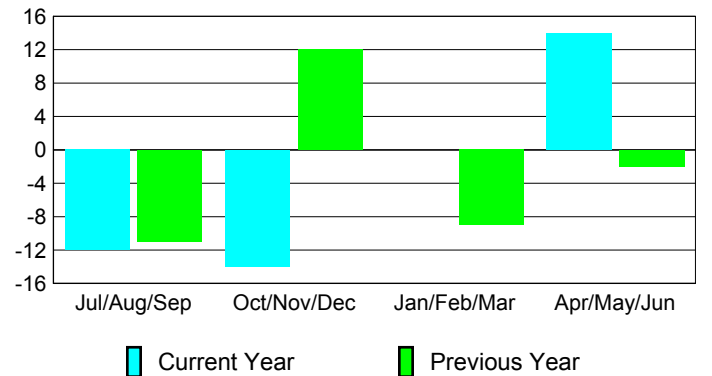

Gender Comparison 2008-2009

Male

Female