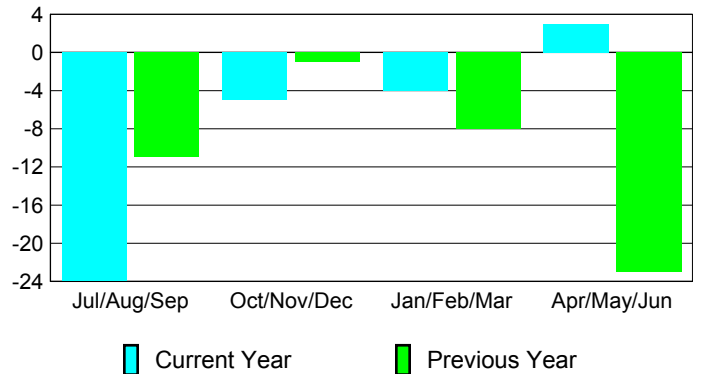

Gender Comparison 2008-2009

Jul/Aug/Sep

Oct/Nov/Dec

Jan/Feb/Mar

Apr/May/June

Male

Female