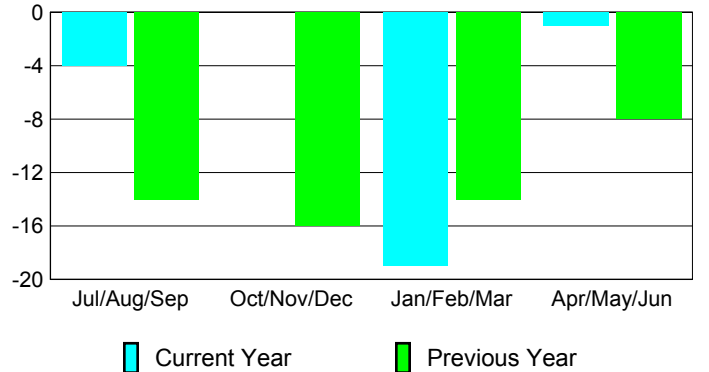

Comparison of Membership Gain/Loss

Current Year Compared to the Previous Year