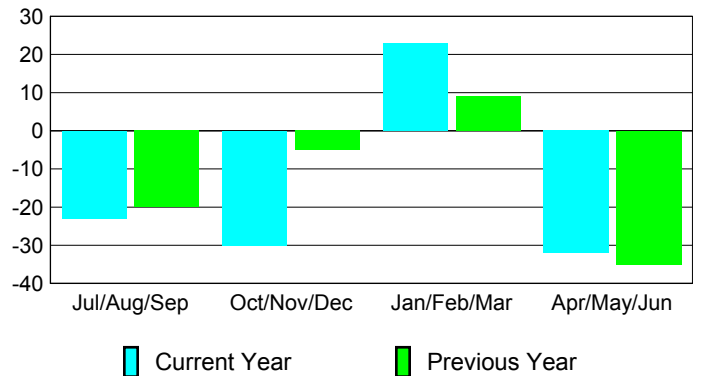

Gender Comparison 2008-2009

Male

Female