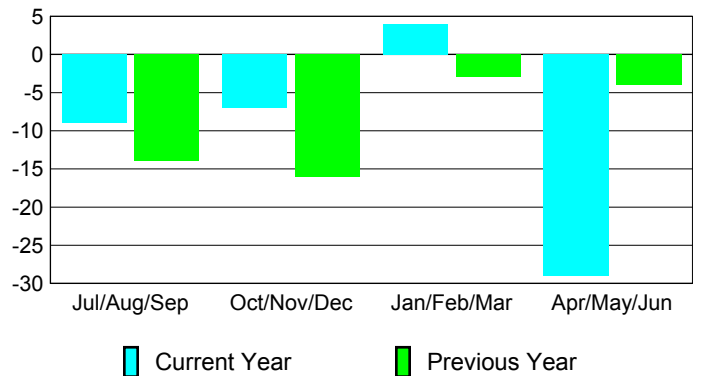

Gender Comparison 2008-2009

Jul/Aug/Sep

Oct/Nov/Dec

Jan/Feb/Mar

Apr/May/June

Male

Female