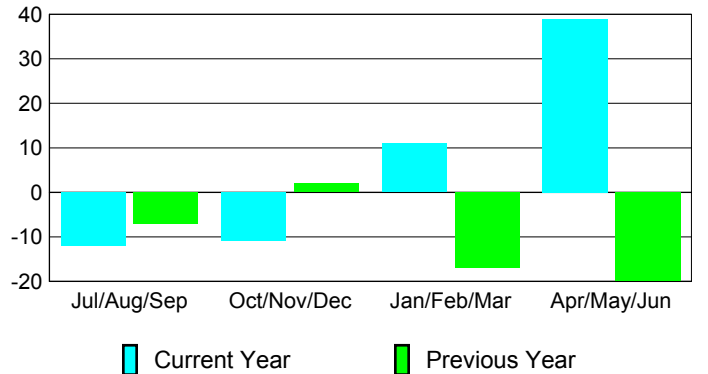

Gender Comparison 2008-2009

Jul/Aug/Sep

Oct/Nov/Dec

Jan/Feb/Mar

Apr/May/June

Male

Female