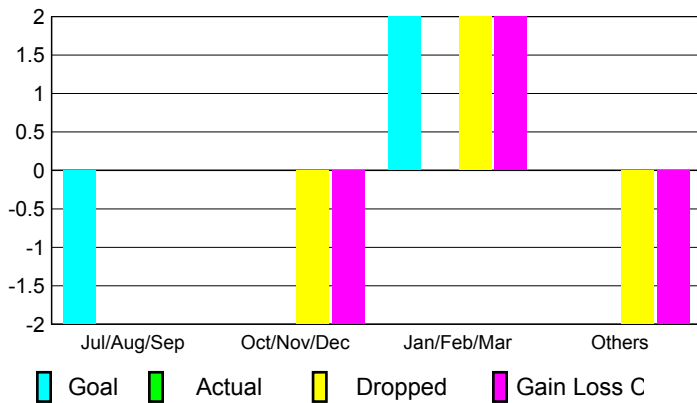

2008-2009 GMT Quarterly Report for District (or Undistricted) **District 101 A**

GMT: **JON BJARNI THORSTEINSSO**

Location: **SWEDEN**

GMT CA: **4**

CLUBS

Club Results 2008-2009

Clubs 2007-2008

Month	New Club Goal	Actual New Clubs	Actual Dropped Clubs	Gain/Loss of Clubs	Gain/Loss of Clubs
Jul/Aug/Sep	-2	0	0	0	0
Oct/Nov/Dec	0	0	-2	-2	0
Jan/Feb/Mar	2	0	2	2	0
Apr/May/June	0	0	-2	-2	0
Totals	0	0	-2	-2	0

Club Results 2008-2009

Goal, New, Dropped, Gain/Loss

Comparison of Club Gain/Loss

Current Year Compared to the Previous Year